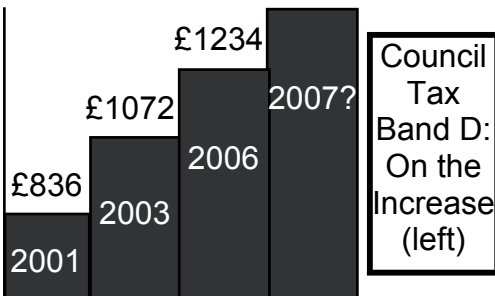

Council
Tax
Band D:
On the
Increase
(left)

- The Conservatives took over Dorset County Council just five years ago, when the Council Band D Tax set by the Lib Dems was under £700. Now it's £1,000.
- Back in 2000 the Council had no debt. Since then it's borrowed almost £133 million!
- The County Council's income has soared. with the Government grant rocketing from £195 million to £290 million.

BOUNDARY CHANGES