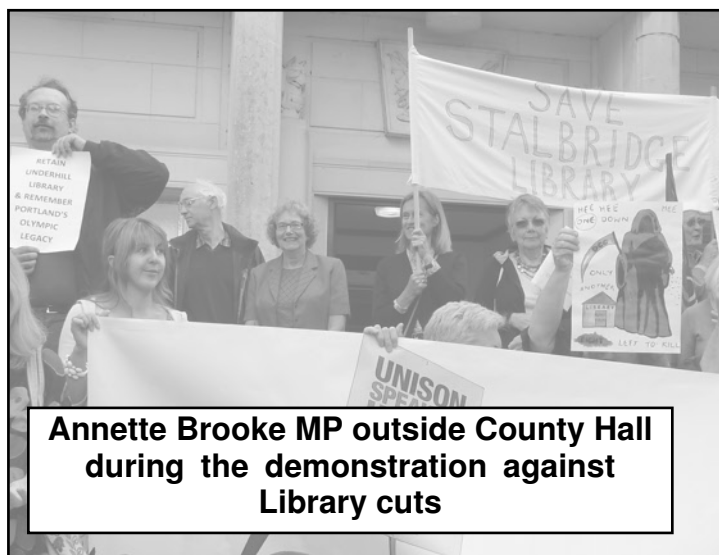

From Councillors Janet Dover and Don Wallace

Printed by York Road Print, 14 York Road, Broadstone, BH18 8ET Published & Promoted by MDNP Liberal Democrats, 14 York Road, Broadstone, BH18 8ET

LIBRARY HEARTBREAK FOR CAMPAIGNERS

By the narrowest of margins, Dorset County Council members have decided to withdraw support for Colehill Library and 8 other libraries within Dorset.

Despite the efforts of your Local Lib Dem team, with Councillor Janet Dover sharing with the Councillors the enormous amount of local support and Annette Brooke MP making an impassioned speech on the day of the debate, funding has been withdrawn.

The only offer now left is that local people can take up an offer of council support to secure a community-run facility instead.

A separate proposal, which involved maintaining all 34 libraries, but with more significant cuts to spending on the book fund and staff, was also debated at the meeting. This was supported by all

Annette Brooke MP outside County Hall during the demonstration against Library cuts

of the Lib Dem County Councillors but sadly lost out by a single vote.

Cllr Janet Dover, who was heavily involved in the fight for Colehill Library, said: "We're all very upset and quite devastated. Funding for the council-run service stops in April so we will be working together to see if there is anyway forward to keep it open .It's just so tragic.

"Two months ago the staff at the library won an award for customer service and we have a high lending rate."

Annette Brooke added "with the great need to improve our children's literacy skills it is a nonsense to close libraries when Dorset clearly could make management savings and efficiencies in book purchasing."