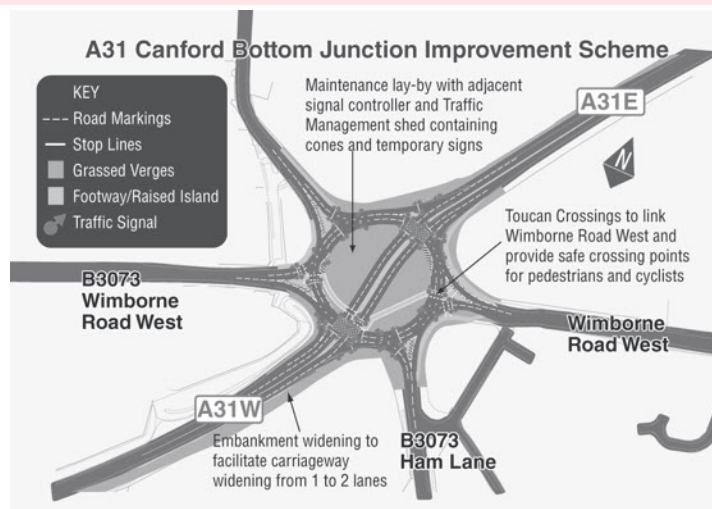

The changes at Canford Bottom roundabout may well help traffic flow a little better but there will be disruption during its construction.

Next year during the Olympics, traffic bound for Poole will be unable to go off at the Merley roundabout, this will inevitably mean that more traffic will travel through Corfe Mullen. Your local representatives at all levels have protested about both Canford Bottom and the Merley exit closure but the Olympics are the priority at all costs.